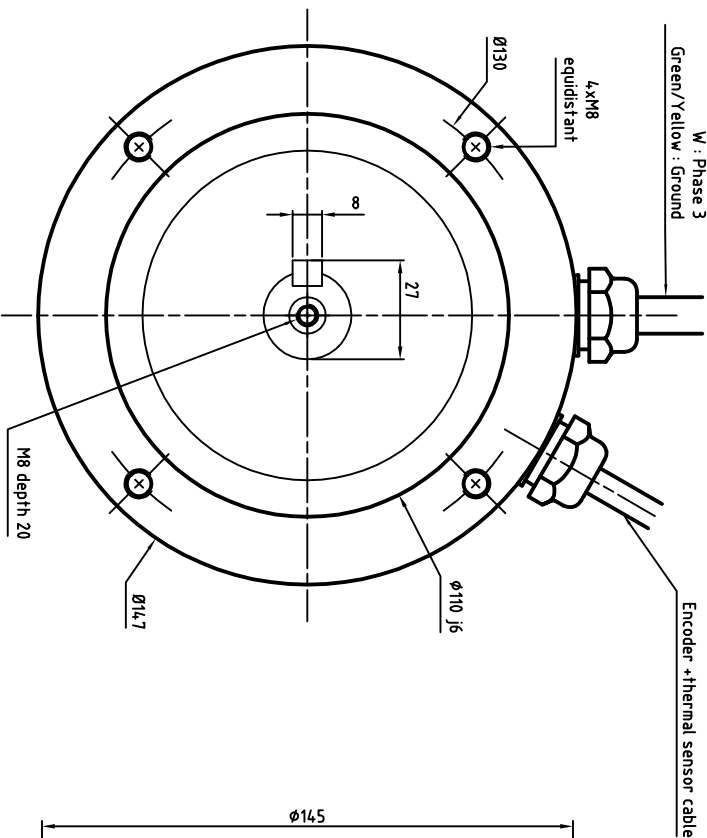

Power cable diameter and section depends on rated current
 U : Phase 1
 V : Phase 2
 W : Phase 3
 Green/Yellow : Ground

ENCODER SIGNAL COLORS

Wires colors	ERN1387	ERN1381	ECN1313	EON1325
White	A+	0V	Up	Up
Brown	A-	Up	0V	0V
Green	R+	A+	A+	A+
Yellow	R-	A-	A-	A-
Pink	D+	B-	B-	B-
Grey	D-	B+	B+	B+
Blue	C+	R+	DATA+	DATA+
Red	C-	R-	DATA-	DATA-
Black	Thermal	Thermal	CLOCK+	CLOCK+
Violet	Thermal	Thermal	CLOCK-	CLOCK-
Grey/Pink	B+	N/A	Thermal	Thermal
Red/Blue	B-	N/A	Thermal	Thermal
White/Green	0V	N/A	N/A	N/A
Brown/Green	Up	N/A	N/A	N/A