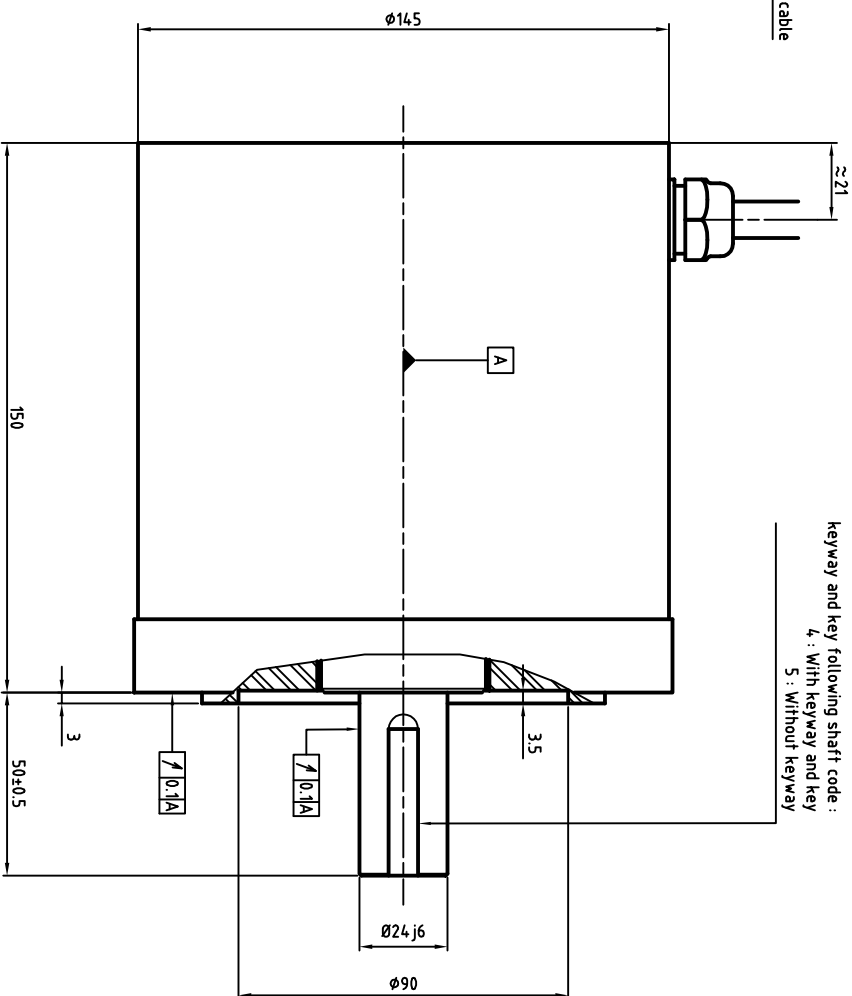

Power cable diameter and section depends on rated current
 U : Phase 1
 V : Phase 2
 W : Phase 3
 Green/Yellow : Ground

ENCODER SIGNAL COLORS

Wires colors	ERN1387	ERN1381	ECN1313	EON1325
White	A+	0V	Up	Up
Brown	A-	Up	0V	0V
Green	R+	A+	A+	A+
Yellow	R-	A-	A-	A-
Pink	D+	B-	B-	B-
Grey	D-	B+	B+	B+
Blue	C+	R+	DATA+	DATA+
Red	C-	R-	DATA-	DATA-
Black	Thermal	Thermal	CLOCK+	CLOCK+
Violet	Thermal	Thermal	CLOCK-	CLOCK-
Grey/Pink	B+	N/A	Thermal	Thermal
Red/Blue	B-	N/A	Thermal	Thermal
White/Green	0V	N/A	N/A	N/A
Brown/Green	Up	N/A	N/A	N/A